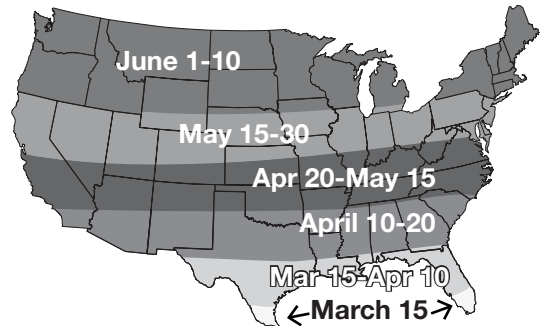

CREDIT CARD HOLDER'S NAME AND BILLING ADDRESS

☐ Check   ☐ Credit Card

Name _____
Address _____
City _____ State _____ Zip _____
Phone _____ Email _____

CARD # _____

EXP. DATE _____ **CVC** _____

The CVC is the security number on the back of your card.

Caladium bulbs are safely planted outdoors when night time temperature are staying consistently above 65 degrees.

Caladium bulbs should be planted about 2 inches under the soil. If you have no idea about top and bottom just plant it any which way and it will grow.

The following chart shows our recommended planting distances if you are planting a large bed. These spacing distances will typically result in a nice full bed with no gapping between plants. These same measurements also work for row planting.

Grade Bulb	Diameter	Planting Distance
#2	1-1½"	2-4"
#1	1½-2½"	4-7"
Jumbo	2½- 3½"	8-10"

Water moderately when first planted.

SHIPPING ADDRESS IF DIFFERENT THAN BILLING

Name _____
Address _____
City _____ State _____ Zip _____
Phone _____ Email _____

PLEASE ORDER BELOW

Variety	Bulb Size	Pkg Size	# of Pkgs	Total Cost

REQUESTED SHIPPING DATE _____

We do not refund or replace orders that are shipped early. Please see zone map for your best approximate shipping date.

SHIPPING COSTS		Sub-Total _____
$1 - $45.99 =	$8.25	Tax (FL 7.5%) _____
$46 - $100 =	20%	Shipping _____
$101 + =	18%	TOTAL _____