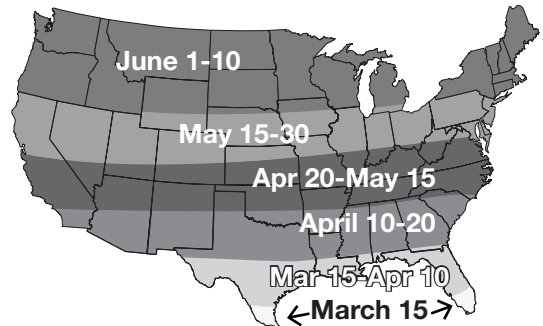

The following chart shows our recommended planting distances if you are planting a large bed. These spacing distances will typically result in a nice full bed with no gapping between plants. These same measurements also work for row planting.

Grade Bulb	Diameter	Planting Distance
#2	1-1½"	2-4"
#1	1½-2½"	4-7"
Jumbo	2½- 3½"	8-10"

Water moderately when first planted.

SHIPPING ADDRESS IF DIFFERENT THAN BILLING

Name _____
 Address _____
 City _____ State _____ Zip _____
 Phone _____ Email _____

PLEASE ORDER BELOW

Variety	Bulb Size	Pkg Size	# of Pkgs	Total Cost

REQUESTED SHIPPING DATE _____

We do not refund or replace orders that are shipped early. Please see zone map for your best approximate shipping date.